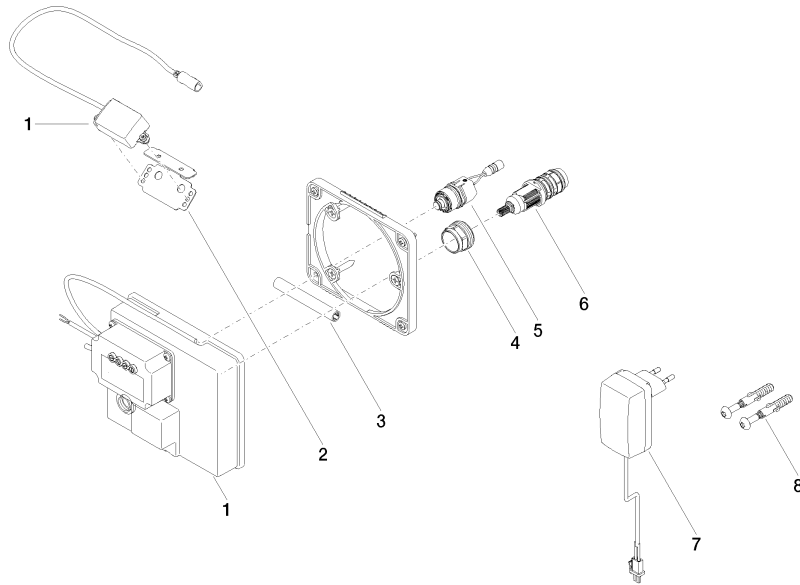

SYMETRICS eSET Touchfree Basin mixer without pop-up waste with temperature setting - Chrome

ST 010 107 3980

Spare parts list

No.	Item Number	Name	Quantity used	Delivery time
1	90 10 01 177 00 90	electronic accessories	1	2
2	90 17 20 199 00 90	holder	1	2
3	90 23 01 124 00 90	sleeve	1	2
4	09 23 10 129 90	nut	1	2
5	04 30 50 079 00 90	valve	1	2
6	90 15 02 013 00 90	cartridge	1	2
7	04 10 01 246 00 90	electronic accessories	1	2
8	04 30 31 024 01 90	fixing set	1	2