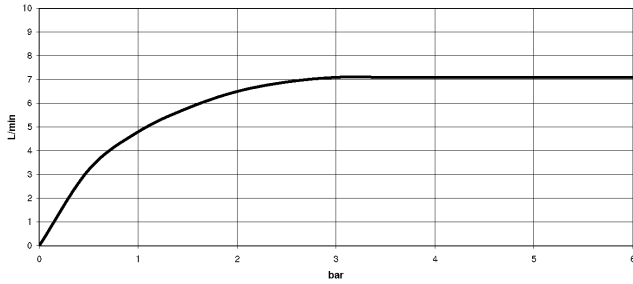

Flow rate chart

Certificates

ETA_18519.

LGA_18651.