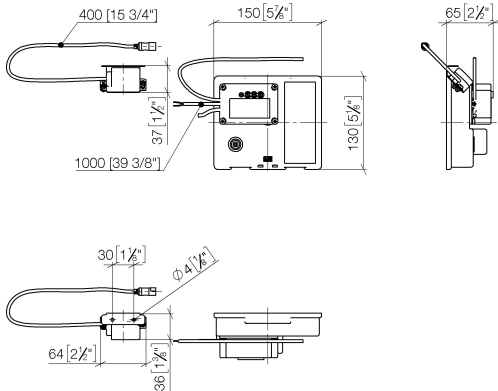

### Required miscellaneous

**eSET Touchfree Basin mixer with temperature setting for combining with wall-mounted fittings -** 35 741 970 90

- max. recess depth 125 mm
- min. recess depth 90 mm

### Required miscellaneous

**eSET Touchfree Basin mixer with temperature setting for combining with free-standing fittings -** 35 740 970 90

**SYMETRICS eSET Touchfree Basin mixer without pop-up waste with temperature setting - Chrome**

ST 010 107 3080  
mm [inches]

**Certificates**

LGA_29120.	WRAS_1906116.	IAPMO_EGS.	CE000001_eSet_Tou chfree_20171206_D E_signed.	CE000002_eSet_Tou chfree_20171206_E N_signed.
LGA_29119.				

**SYMETRICS eSET Touchfree Basin mixer without pop-up waste with temperature setting - Chrome**

## SYMETRICS eSET Touchfree Basin mixer without pop-up waste with temperature setting - Chrome

---

ST 010 107 3980

- 165mm projection
- fixed spout
- circular, air-enriched flow
- height of mixer 230 mm
- height up to aerator 205 mm
- hole diameter 35 mm
- rosette 60 x 60 mm
- 2x screw-in M 10 x 1 pressure hose, leak-tested
- 1/2" connection
- max. flow 7 l/min
- lead-free