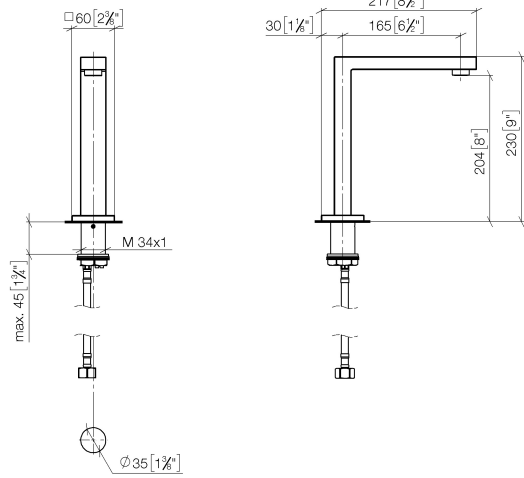

ST 010 107 3080  
mm [inches]

**Certificates**

LGA_29120.	WRAS_1906116.	IAPMO_EGS.	CE000001_eSet_Tou chfree_20171206_D E_signed.	CE000002_eSet_Tou chfree_20171206_E N_signed.
LGA_29119.				

**SYMETRICS eSET Touchfree Basin mixer without pop-up waste with temperature setting - Chrome**

## SYMETRICS eSET Touchfree Basin mixer without pop-up waste with temperature setting - Chrome

---

ST 010 107 3980

- 165mm projection
- fixed spout
- circular, air-enriched flow
- height of mixer 230 mm
- height up to aerator 205 mm
- hole diameter 35 mm
- rosette 60 x 60 mm
- 2x screw-in M 10 x 1 pressure hose, leak-tested
- 1/2" connection
- max. flow 7 l/min
- lead-free

## SYMETRICS eSET Touchfree Basin mixer without pop-up waste with temperature setting - Chrome

---

ST 010 107 3980

**SYMETRICS eSET Touchfree Basin mixer without pop-up waste with temperature setting - Chrome**

ST 010 107 3080  
mm [inches]

**Flow rate chart**

**Certificates**

ETA\_18519.

LGA\_18651.